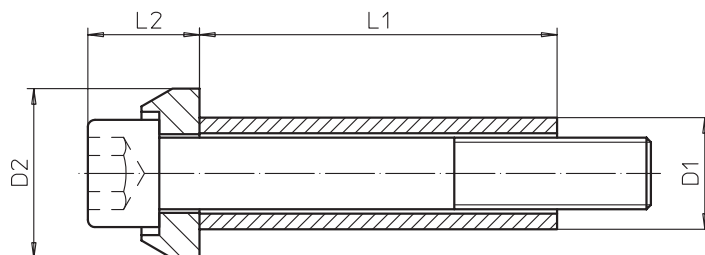

VITI A COLLETTO CON DISTANZIALE

GROUND SPACER SLEEVE SHOULDER SCREWS

CODICE / Item no.

KRT

Filetto	KRT				
	6 MA	8MA	10MA	12MA	16MA
d1 ø distanz.	10	12,5	15	17,5	23
d2 ø rondella	15	19	23	27	34
l2 alt. testa	10	13	15	18	24
l1 alt. distanziale	10 X 6	12,5 X 8	15 X 10	17,5 X 12	23 X 16
20	♦				
25	♦				
30	♦	♦	♦		
35	♦	♦	♦		
40	♦	♦	♦	♦	
45	♦	♦	♦	♦	
50	♦	♦	♦	♦	♦
55	♦	♦	♦	♦	
60	♦	♦	♦	♦	♦
70	♦	♦	♦	♦	♦
80	♦	♦	♦	♦	♦
90	♦	♦	♦	♦	♦
100	♦	♦	♦	♦	♦
110				♦	♦
120			♦	♦	♦
140				♦	♦
150					♦
160					♦

ESEMPIO DI ORDINAZIONE KRT m8 x 60
ORDERING EXAMPLE KRT m8 x 60